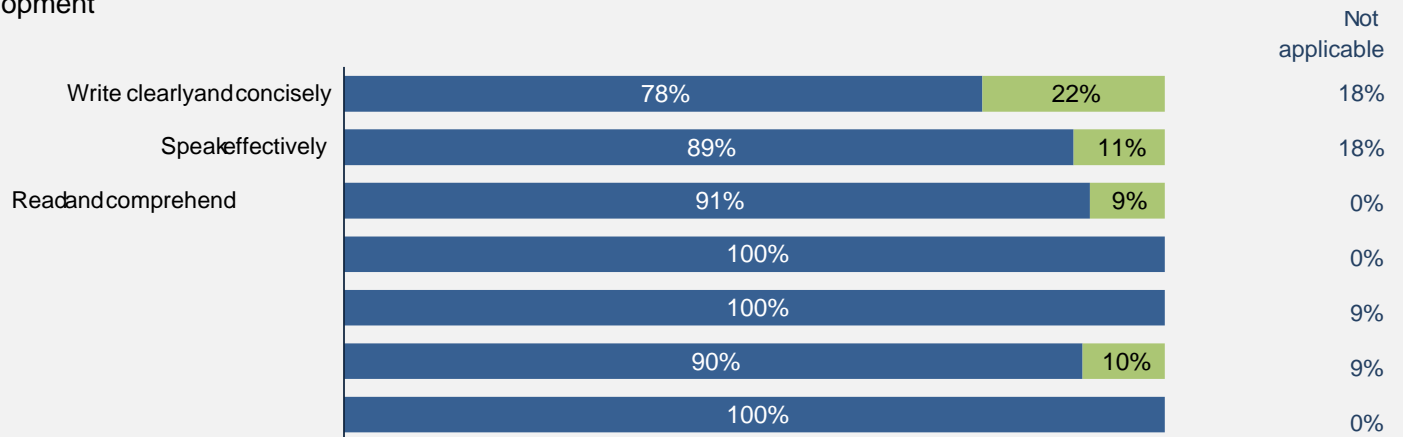

Diploma, Associate Degree, and Certificate Student Outcomes Summary of Survey Results: 2019 to 2023

Applied filters:
CPCVCCEventPlanning;

Cohort	20
Respondents	11
Response Rate	55%

Skill Development and Post-Secondary Experience

100% said they were very satisfied or satisfied with the education they received.

Skill Development

Percentages are based on those who gave a valid rating, excluding those who said Not applicable.

Satisfaction with Post-Secondary Experience