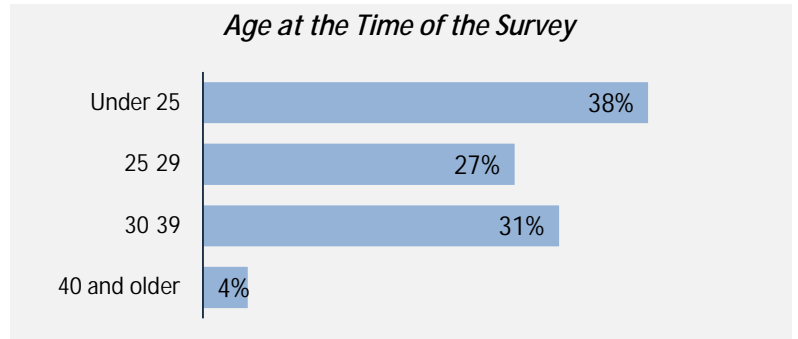

Applied filters:

🗑️ 🏠 📄 📊

Cohort 83
 Respondents 52
 Response Rate 63%

Demographics

Further Education

Past Education

Respondents were asked if they took ABE or ESL courses during or prior to their studies

Applied filters:

⌵ ⌵ ⌵ ⌵

Cohort	83
Respondents	52
Response Rate	63%

Of those employed:

n = 43

*Weekly Hours Worked
(median, main job)*

40

*Hourly Wage
(median, main job)*

\$20