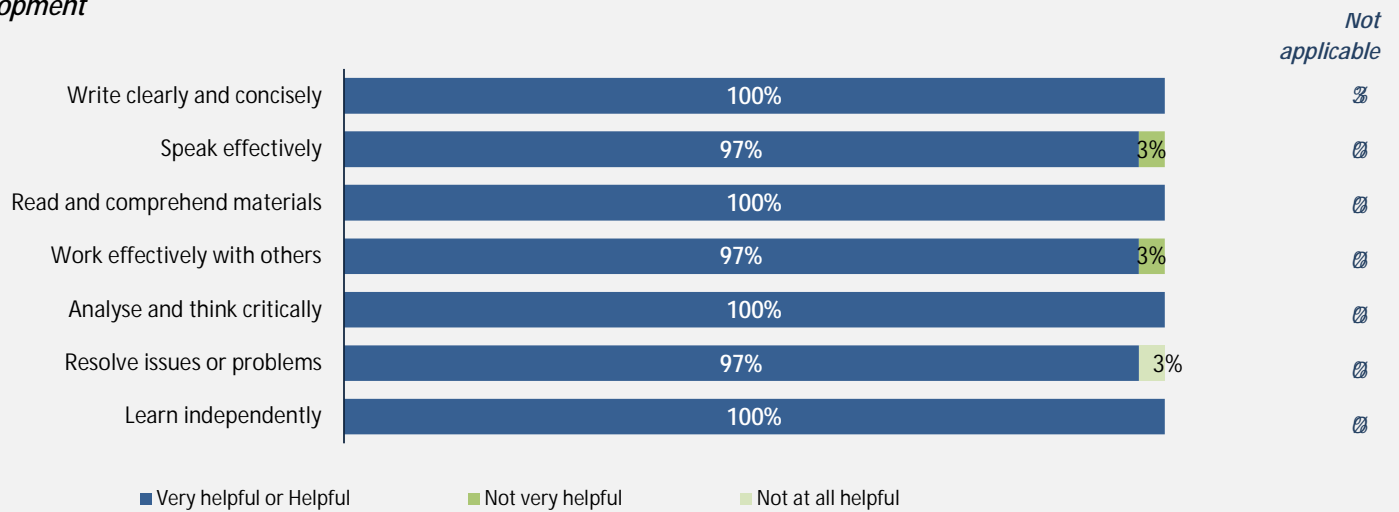

Applied filters:

🏠 📄 📊 📅 📍 📧

Cohort 47
 Respondents 32
 Response Rate 68%

Skill Development and Post-Secondary Experience

100%

👍 🏆 🥇 very satisfied 🏆 🏆 satisfied 🏆 🏆 🏆

Skill Development

🏆 🏆 🏆 🏆 🏆 🏆 🏆 Not applicable.

Satisfaction with Post Secondary Experience

🏆 🏆 🏆 🏆 🏆 🏆 🏆 Not applicable.