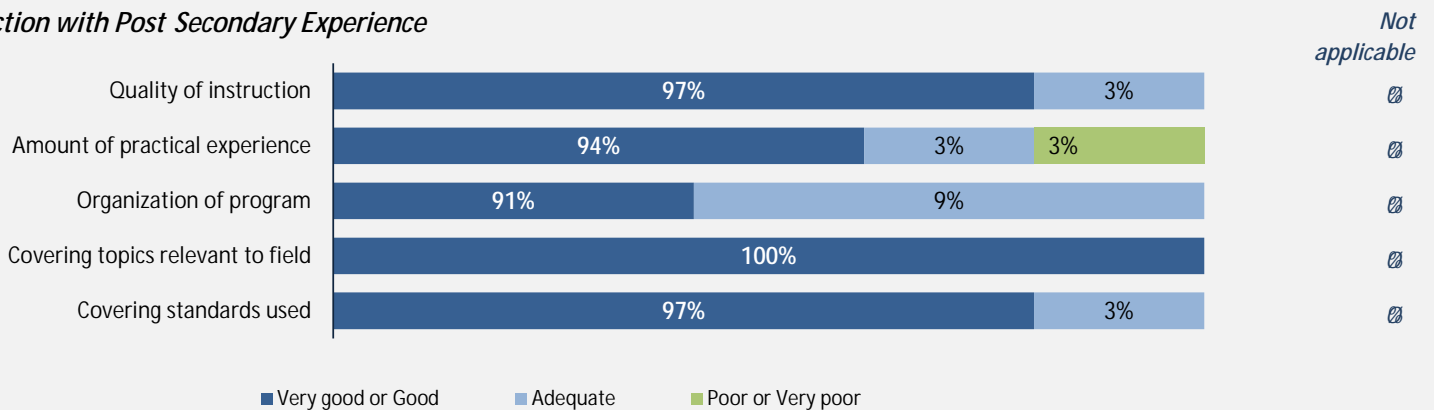

Applied filters:

🏠 📄 📊 📅 📍 📧

Cohort 47
 Respondents 32
 Response Rate 68%

Skill Development and Post-Secondary Experience

100%

👍 🏆 🥇 very satisfied 🏆 🏆 satisfied 🏆 🏆 🏆

Skill Development

🏆 🏆 🏆 🏆 🏆 🏆 🏆 Not applicable.

Satisfaction with Post Secondary Experience

🏆 🏆 🏆 🏆 🏆 🏆 🏆 Not applicable.