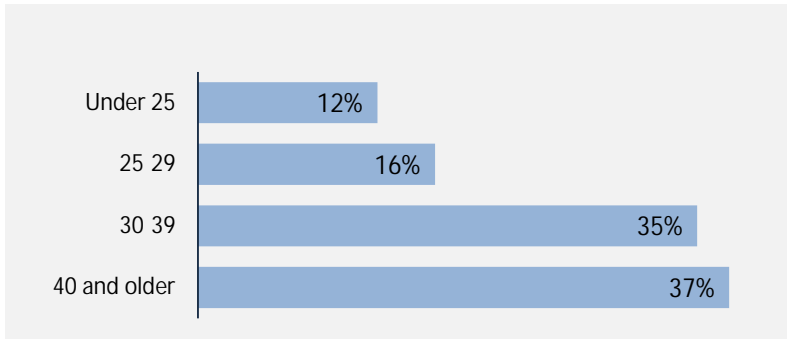

Summary of Survey Results: 2019 to 2023

1%
Based on domestic students only.

Further Education

11%

100%
of those who had taken further studies said their program prepared them well

5%
of respondents were currently studying

of

Of those who expected transfer credit:

Received transfer credit

were very satisfied or satisfied with their transfer experience

Past Education

72%

Respondents were asked if they took ABE or ESL courses during or prior to their studies